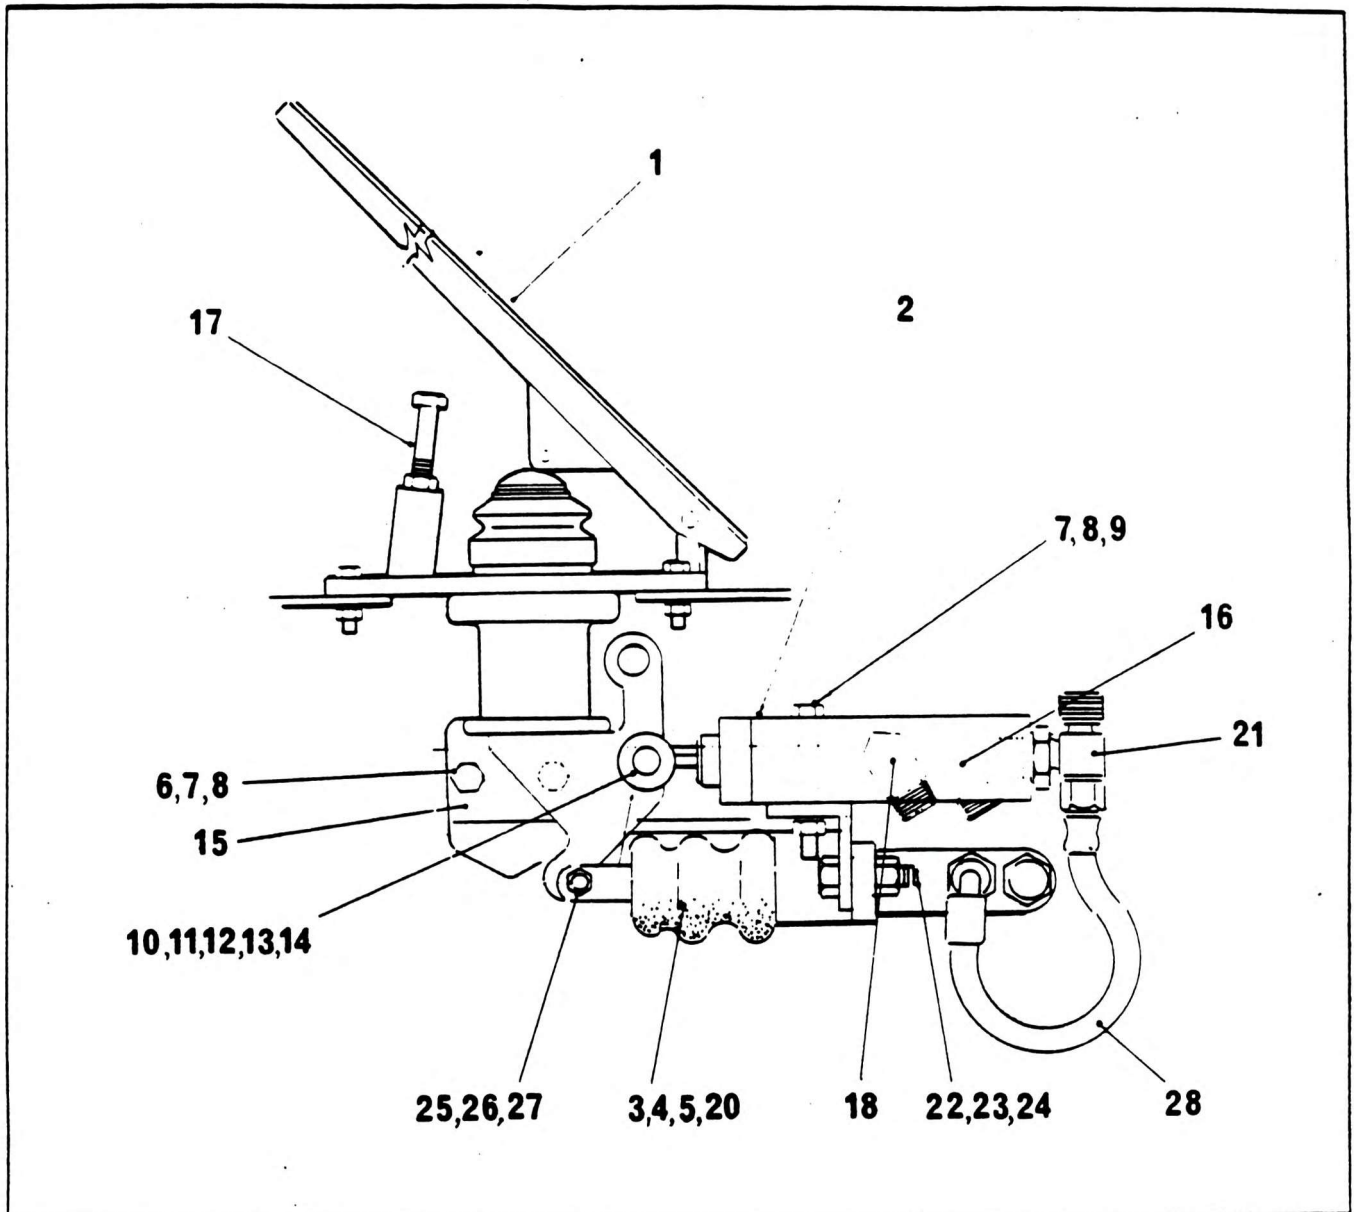

SLEW BRAKE PEDAL ASSEMBLY

| NO. | PART NO. | QTY. | DESCRIPTION | NO. | PART NO. | QTY. | DESCRIPTION |
|-----|--------------|------|-----------------------|-----|--------------|------|-------------------|
| 1 + | 8594394 | 1 | Pedal Throttle Assy | 19 | 8358851 | 1 | Elbow |
| 2 + | 7-926-990447 | 1 | Valve Pilot Control | 20 | 7-447-040301 | 1 | Adaptor |
| 3 + | 8386141 | 1 | Cylinder Master | 21 | 7-447-040434 | 1 | Run Tee |
| 4 | 7-709-000028 | 1 | Plug 1/4" SAE | 22 | 7-126-171350 | 2 | Bolt M6 x 30mm Lg |
| 5 | 572248 | 1 | Gasket | 23 | 7069205 | 2 | Nut Nyloc M8 |
| 6 | 7045104 | 2 | Screw M6 x 16 Lg | 24 | 7-951-170014 | 2 | Washer M8 |
| 7 | 7067214 | 4 | Washer Spring M6 | 25 | 7045102 | 1 | Screw M6 x 20 Lg |
| 8 | 7069102 | 4 | Nut M6 | 26 | 7069103 | 1 | Nut Nyloc M6 |
| 9 | 7045110 | 2 | Screw M6 x 45 Lg | 27 | 7-951-150014 | 1 | Washer M6 |
| 10 | 7064011 | 1 | Nuts Slotted 1/4" UNF | 28 | 7-951-101211 | 1 | Hose Assy |
| 11 | 7066536 | 1 | Washer Plain M6 | | | | |
| 12 | 7072012 | 1 | Pin Split | | | | |
| 13 | 720004 | 1 | Bearing | | | | |
| 14 | 8577560 | 1 | Pin | | | | |
| 15 | 6-184-991959 | 1 | Bracket | | | | |
| 16 | 7-447-040603 | 2 | 90° Elbow | | | | |
| 17 | 7091102 | 1 | Bolt M8 x 60 Lg | | | | |
| 18 | 7-447-060603 | 1 | 90° Elbow | | | | |